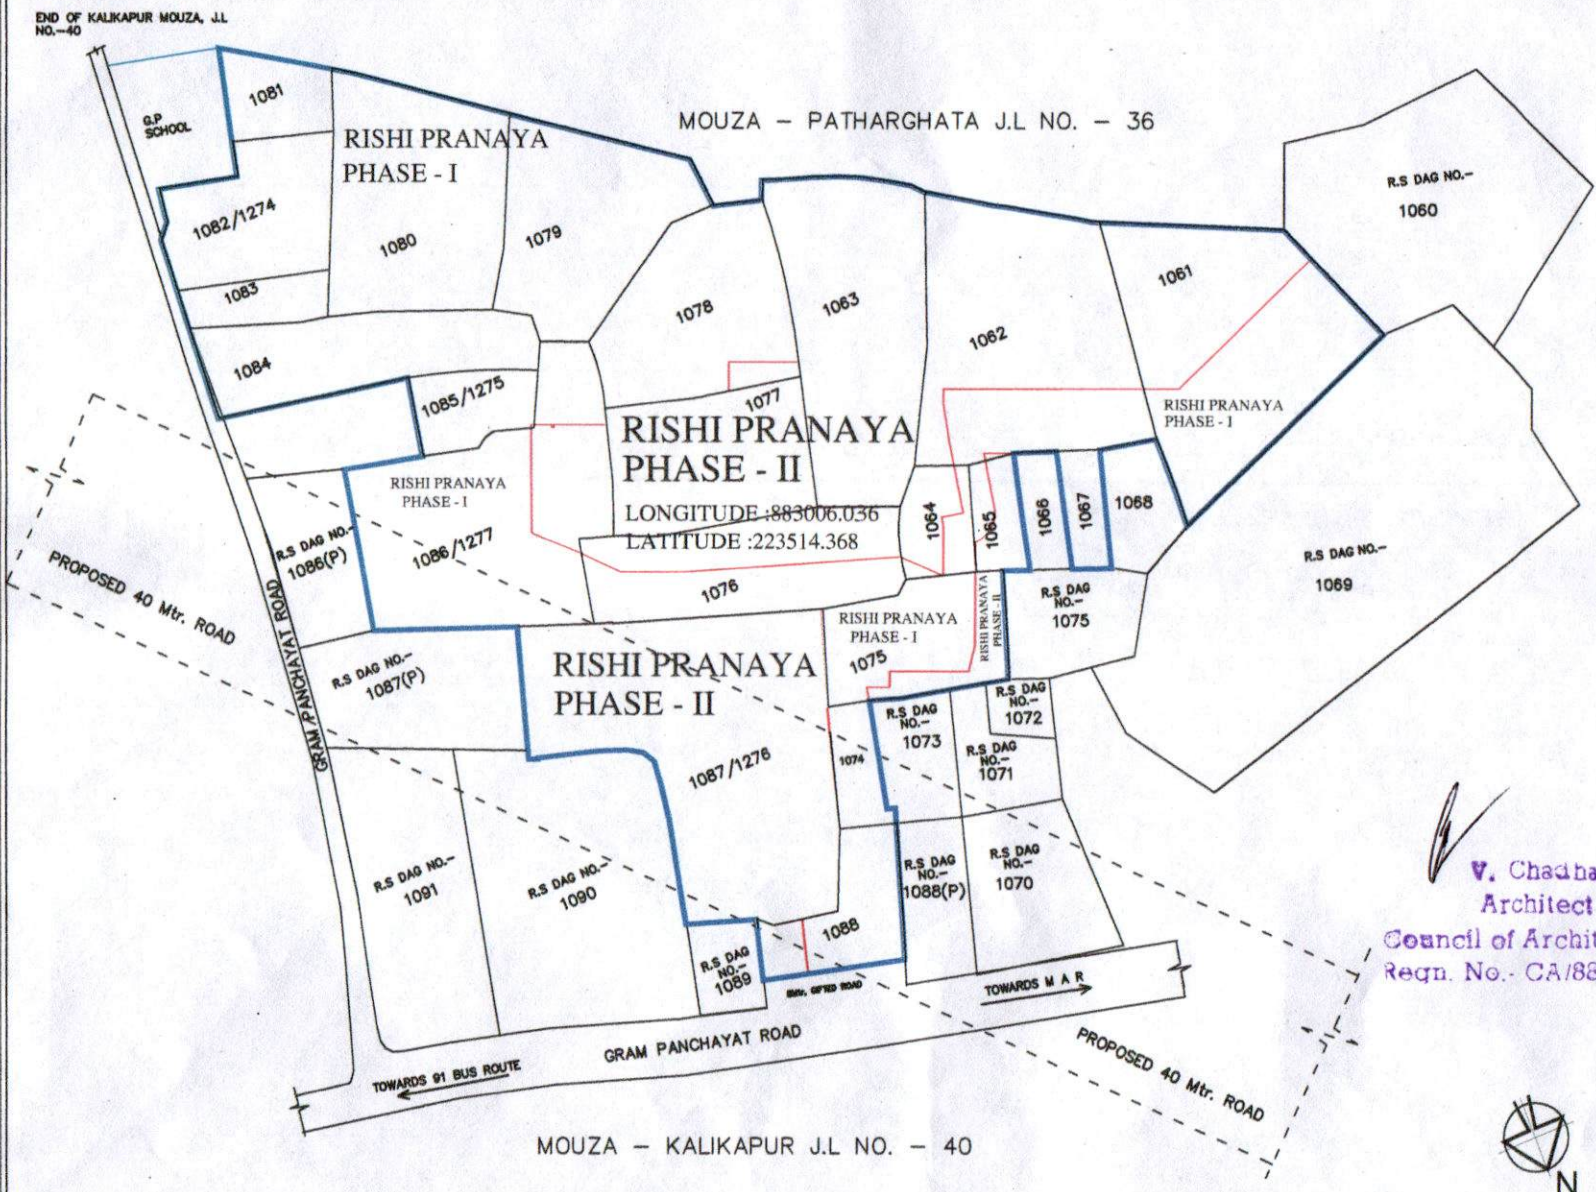

LOCATION PLAN OF RISHI PRANAYA PHASE-II AT MOUZA-KALIKAPUR J.L NO.-40,
DAG NO.-1088 & OTHERS P.S.-RAJARHAT UNDER RAJARHAT PANCHAYAT SAMITI

V. Chadha
Architect
Council of Architecture
Regn. No. - CA/88/1176

SITE PLAN
SCALE 1:100